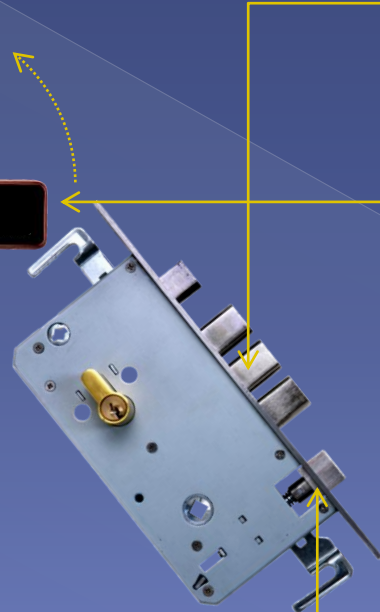

Residences : Guest Rooms : Offices : Shops

Interface	Touch Screen
Lock Type	Latch Mortise, Anti Theft Reverse Pull, Triple Bolt
Lock Body	Alloy
Lock Core	Alloy
Dimensions	340mm x 78mm
Door Width	>40mm
Power Supply	4 x 1.5v AA
Communication	Bluetooth 4.0 BLE
Colours	Black, Rose Gold
Control	eKey, Passcode, Physical Keys, Card
External Port	Yes in case of battery drain out
Auto Lock	Yes
Reverse Pull Lock	Yes
Security Bolt	Yes