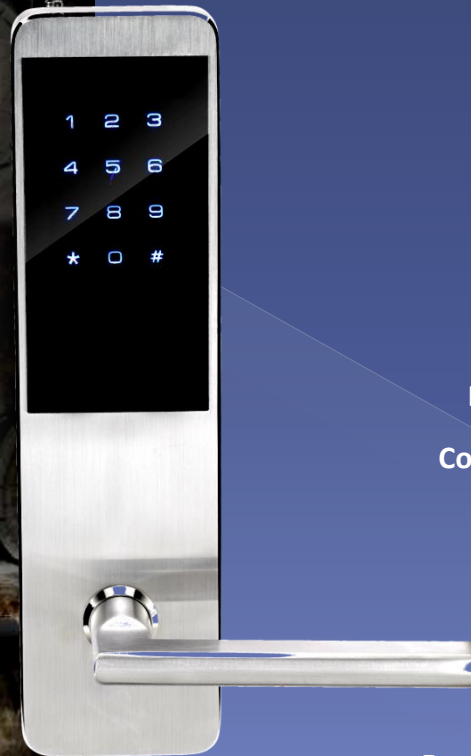

# FAREWELL TO THE ERA OF KEY

Hotel : Rentals : PGs : AirBnb : Hostels  
Co Working : Guest Rooms : Shops : Offices : Residences

Interface	Touch Screen
Lock Type	Mortise Latch Anti Theft
Lock Body	Stainless Steel 304
Lock Core	Alloy
Dimensions	280mm x 75mm
Door Width	>35mm
Power Supply	4 x 1.5v AA
Communication	Bluetooth 4.0 BLE
Colours	Silver & Black
Control	eKey, Passcode, Physical Keys, Card
External Port	Yes
Auto Lock	Yes
Reverse Pull Lock	No