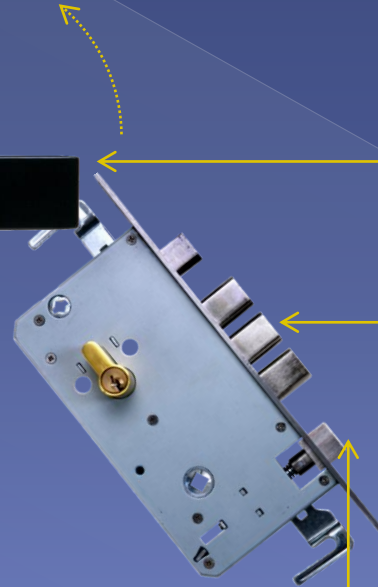

Residences : Guest Rooms : Offices : Shops

Interface	Touch Screen
Lock Type	Latch Mortise, Anti Theft Reverse Pull, Triple Bolt
Lock Body	Stainless Steel 304
Lock Core	Alloy
Dimensions	330mm x 75mm
Door Width	>40mm
Power Supply	4 x 1.5v AA
Communication	Bluetooth 4.0 BLE
Colours	Silver & Black
Control	eKey, Passcode, Physical Keys, Card
External Port	Yes in case of battery drain out
Auto Lock	Yes
Reverse Pull Lock	Yes
Security Bolt	Yes